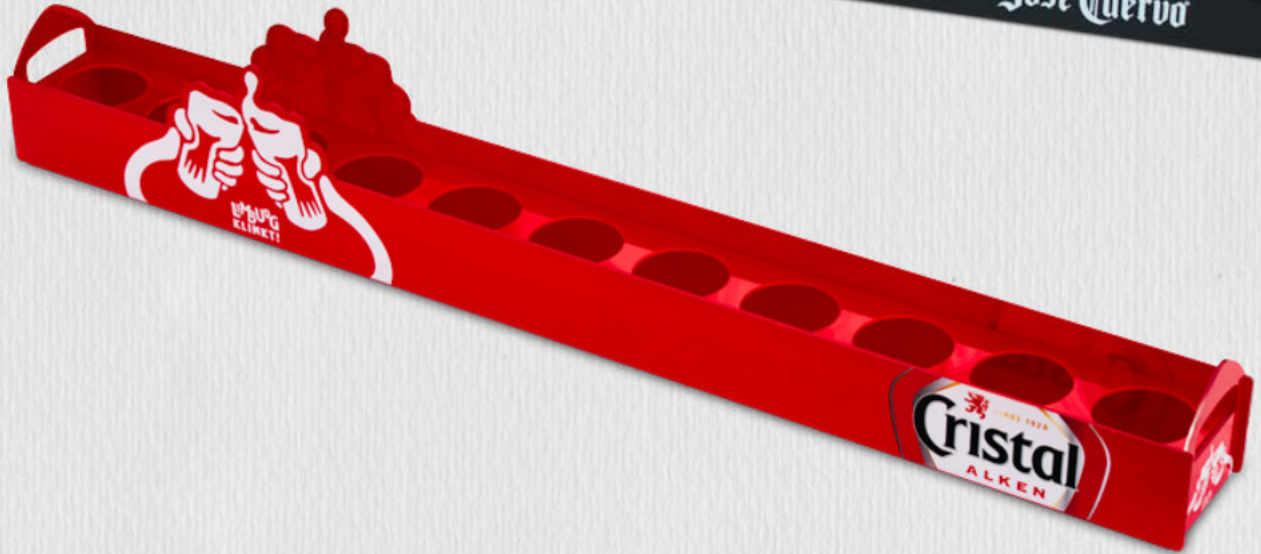

custom shaped

Ø320 mm depth 50 mm
thickness 3 mm weight 510gr code: 1601-600

Ø370 mm depth 25 mm
thickness 3 mm weight 450 gr code: 1601-605

custom shaped

custom shaped

n.v. LE FERMOIR s.a.

Shooter trays

n.v. LE FERMOIR s.a.